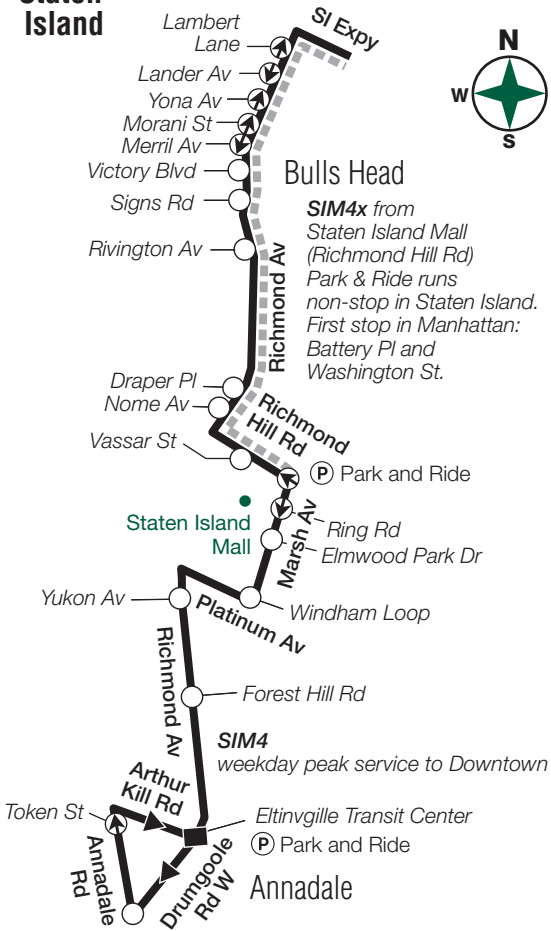

SIM4c Sunday Service

From Midtown, via Downtown, Manhattan, to
Eltingville Transit Center, SI

Midtown Central Park S/ 6 Av	Midtown E 40 St/ 5 Av	Midtown Park Av S/ 23 St	Downtown Worth St/ Broadway	Downtown Broadway/ Morris St	Castleton Corners N Gannon Av/ Slosson Av	Eltingville Transit Center
6:30	6:38	6:43	6:53	7:01	7:16	7:47
7:30	7:38	7:43	7:53	8:01	8:16	8:47
8:00	8:08	8:13	8:23	8:31	8:46	9:19
8:30	8:38	8:46	8:56	9:05	9:20	9:53
9:00	9:08	9:16	9:26	9:35	9:50	10:23
9:30	9:38	9:46	9:56	10:05	10:22	10:56
10:00	10:09	10:17	10:29	10:38	10:55	11:30
10:30	10:39	10:47	10:59	11:09	11:27	12:06
11:00	11:10	11:19	11:32	11:42	12:00	12:39
11:30	11:40	11:49	12:02	12:12	12:30	1:10
12:15	12:25	12:34	12:50	1:00	1:17	1:57
1:00	1:11	1:21	1:37	1:47	2:04	2:44
1:45	1:56	2:06	2:22	2:32	2:49	3:33
2:45	2:56	3:06	3:24	3:34	3:52	4:33
3:45	3:57	4:07	4:25	4:35	4:53	5:34
4:15	4:27	4:37	4:55	5:05	5:23	6:00
4:45	4:57	5:07	5:25	5:35	5:52	6:29
5:15	5:27	5:37	5:53	6:02	6:19	6:56
5:45	5:57	6:07	6:23	6:32	6:49	7:26
6:15	6:27	6:37	6:53	7:02	7:18	7:54
6:45	6:57	7:07	7:23	7:31	7:47	8:23
7:30	7:41	7:51	8:07	8:15	8:31	9:04
8:30	8:40	8:50	9:04	9:14	9:30	10:03

SIM4/SIM4x Peak Downtown Manhattan

Manhattan

via Verrazano-Narrows Bridge and Hugh L. Carey Tunnel

Staten Island

SIM4c Off-Peak and Weekend – Midtown Manhattan via Downtown

Manhattan

via Verrazano-Narrows Bridge
and Hugh L. Carey Tunnel