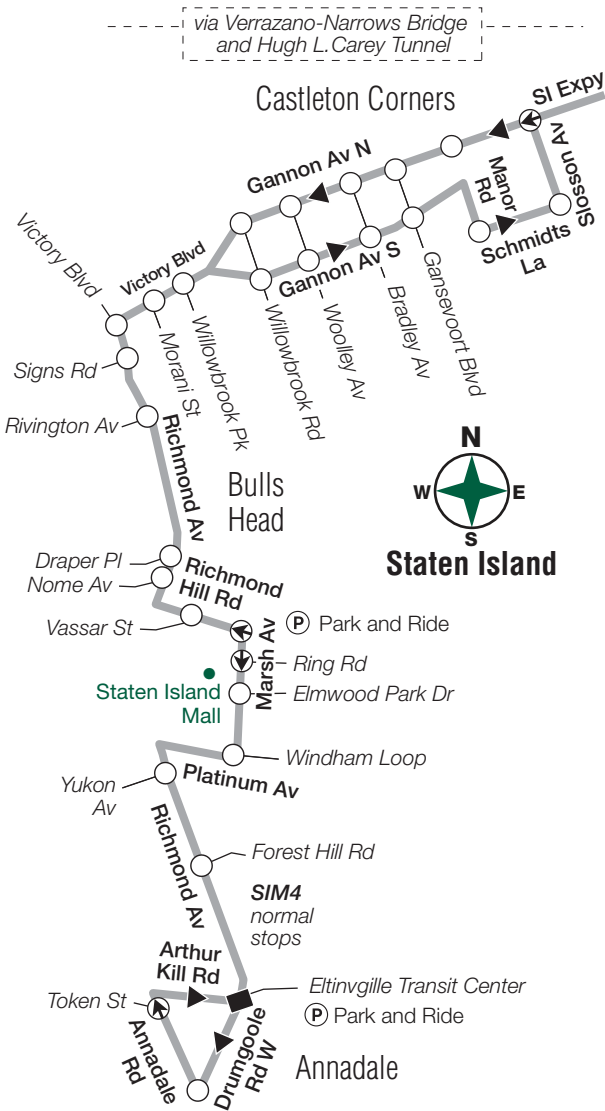

SIM4c Sunday Service

From Midtown, via Downtown, Manhattan, to
Eltingville Transit Center, SI

Midtown Central Park S/ 6 Av	Midtown E 40 St/ 5 Av	Midtown Park Av S/ 23 St	Downtown Worth St/ Broadway	Downtown Broadway/ Morris St	Castleton Corners N Gannon Av/ Slosson Av	Eltingville Transit Center
6:30	6:38	6:43	6:53	7:01	7:16	7:47
7:30	7:38	7:43	7:53	8:01	8:16	8:47
8:00	8:08	8:13	8:23	8:31	8:46	9:19
8:30	8:38	8:46	8:56	9:05	9:20	9:53
9:00	9:08	9:16	9:26	9:35	9:50	10:23
9:30	9:38	9:46	9:56	10:05	10:22	10:56
10:00	10:09	10:17	10:29	10:38	10:55	11:30
10:30	10:39	10:47	10:59	11:09	11:27	12:06
11:00	11:10	11:19	11:32	11:42	12:00	12:39
11:30	11:40	11:49	12:02	12:12	12:30	1:10
12:15	12:25	12:34	12:50	1:00	1:17	1:57
1:00	1:11	1:21	1:37	1:47	2:04	2:44
1:45	1:56	2:06	2:22	2:32	2:49	3:33
2:45	2:56	3:06	3:24	3:34	3:52	4:33
3:45	3:57	4:07	4:25	4:35	4:53	5:34
4:15	4:27	4:37	4:55	5:05	5:23	6:00
4:45	4:57	5:07	5:25	5:35	5:52	6:29
5:15	5:27	5:37	5:53	6:02	6:19	6:56
5:45	5:57	6:07	6:23	6:32	6:49	7:26
6:15	6:27	6:37	6:53	7:02	7:18	7:54
6:45	6:57	7:07	7:23	7:31	7:47	8:23
7:30	7:41	7:51	8:07	8:15	8:31	9:04
8:30	8:40	8:50	9:04	9:14	9:30	10:03

SIM4/SIM4x Peak Downtown Manhattan

Manhattan

via Verrazano-Narrows Bridge and Hugh L. Carey Tunnel

Staten Island

SIM4c Off-Peak and Weekend – Midtown Manhattan via Downtown

Manhattan

via Verrazano-Narrows Bridge
and Hugh L. Carey Tunnel

SIM4c Off-Peak & Weekend - Staten Island

SIM004a18163

SIM4/SIM4x/SIM4c MAP LEGEND

- | | |
|---|---|
| Terminal | SIM4 Service |
| Express Stop | SIM4c Service |
| <div style="position: absolute; top: -5px; left: 5px; width: 5px; height: 5px; background-color: black;"></div> Stops in direction indicated | SIM4x Service |
| | Point of Interest |