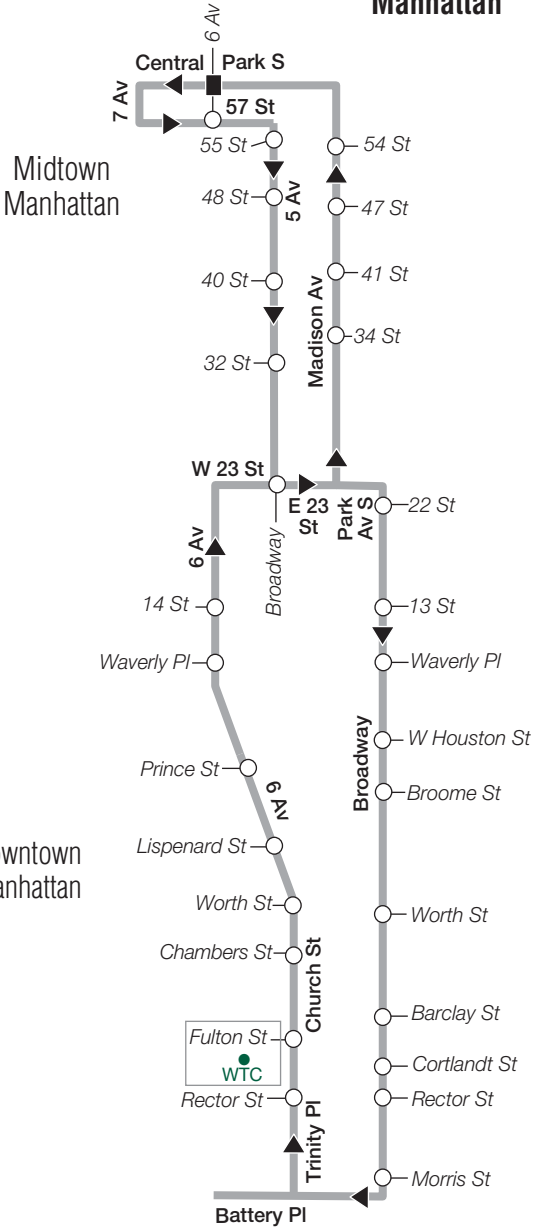

SIM4c Sunday Service

From Midtown, via Downtown, Manhattan, to
Eltingville Transit Center, SI

Midtown Central Park S/ 6 Av	Midtown E 40 St/ 5 Av	Midtown Park Av S/ 23 St	Downtown Worth St/ Broadway	Downtown Broadway/ Morris St	Castleton Corners N Gannon Av/ Slosson Av	Eltingville Transit Center
6:30	6:38	6:43	6:53	7:01	7:16	7:47
7:30	7:38	7:43	7:53	8:01	8:16	8:47
8:00	8:08	8:13	8:23	8:31	8:46	9:19
8:30	8:38	8:46	8:56	9:05	9:20	9:53
9:00	9:08	9:16	9:26	9:35	9:50	10:23
9:30	9:38	9:46	9:56	10:05	10:22	10:56
10:00	10:09	10:17	10:29	10:38	10:55	11:30
10:30	10:39	10:47	10:59	11:09	11:27	12:06
11:00	11:10	11:19	11:32	11:42	12:00	12:39
11:30	11:40	11:49	12:02	12:12	12:30	1:10
12:15	12:25	12:34	12:50	1:00	1:17	1:57
1:00	1:11	1:21	1:37	1:47	2:04	2:44
1:45	1:56	2:06	2:22	2:32	2:49	3:33
2:45	2:56	3:06	3:24	3:34	3:52	4:33
3:45	3:57	4:07	4:25	4:35	4:53	5:34
4:15	4:27	4:37	4:55	5:05	5:23	6:00
4:45	4:57	5:07	5:25	5:35	5:52	6:29
5:15	5:27	5:37	5:53	6:02	6:19	6:56
5:45	5:57	6:07	6:23	6:32	6:49	7:26
6:15	6:27	6:37	6:53	7:02	7:18	7:54
6:45	6:57	7:07	7:23	7:31	7:47	8:23
7:30	7:41	7:51	8:07	8:15	8:31	9:04
8:30	8:40	8:50	9:04	9:14	9:30	10:03

SIM4/SIM4x Peak Downtown Manhattan

Manhattan

via Verrazano-Narrows Bridge and Hugh L. Carey Tunnel

Staten Island

SIM4c Off-Peak and Weekend – Midtown Manhattan via Downtown

Manhattan

via Verrazano-Narrows Bridge
and Hugh L. Carey Tunnel

SIM4c Off-Peak & Weekend - Staten Island

SIM004a18163

SIM4/SIM4x/SIM4c MAP LEGEND

- | | |
|---|---|
| Terminal | SIM4 Service |
| Express Stop | SIM4c Service |
| <div style="position: absolute; top: -5px; left: 5px; width: 5px; height: 5px; background-color: black;"></div> Stops in direction indicated | SIM4x Service |
| | Point of Interest |