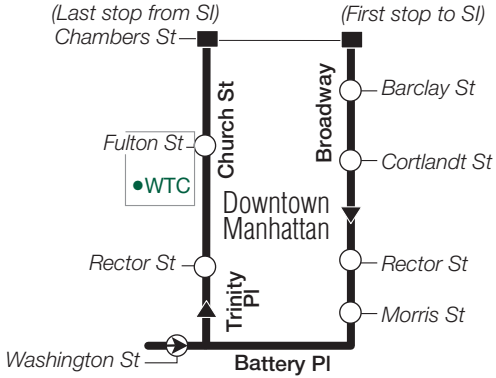

SIM4/SIM4x Peak Downtown Manhattan