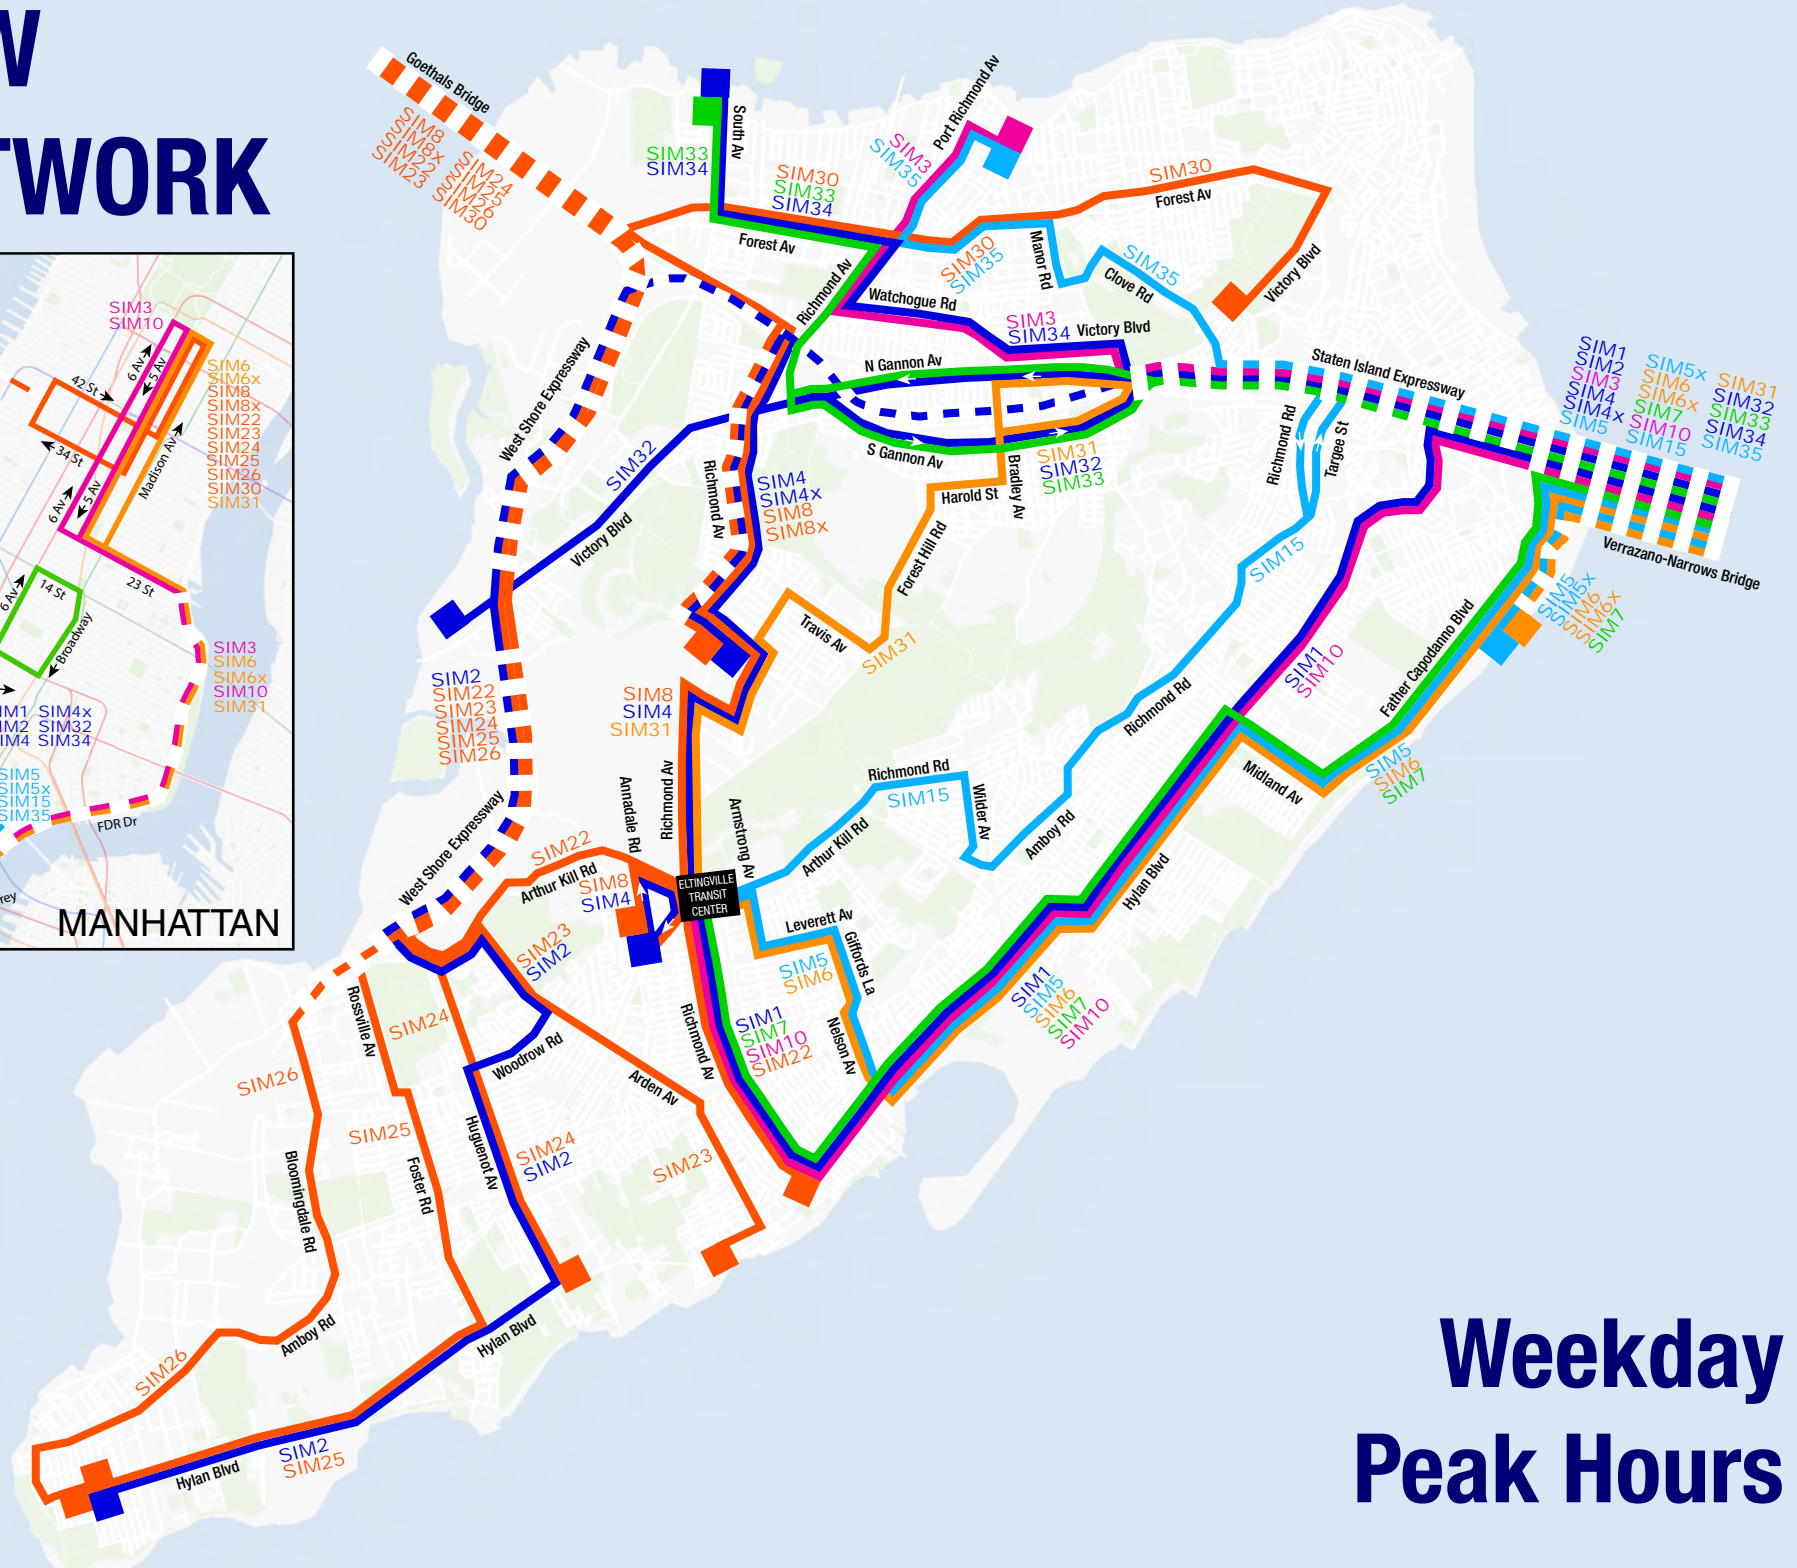

NEW NETWORK

**Weekday
Peak Hours**